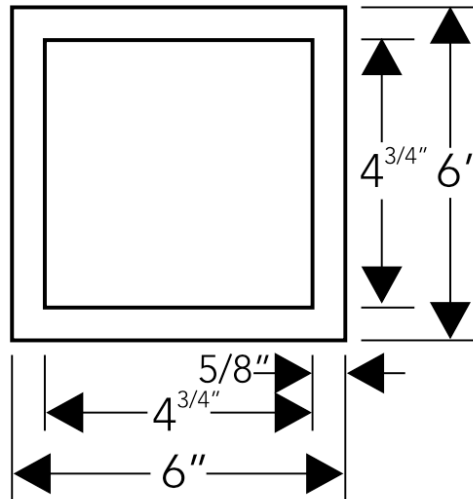

Model	Profile	Size (Inner)	Size (Outer)	Rim	Depth	Bottom Slope
Y-5	Flushmount	4 ^{3/4} x 4 ^{3/4} inches 122 x 122 mm	6 x 6 inches 152 x 152 mm	5/8 inches 15 mm	3 ^{3/4} inches 97 mm	3/16 inches 5 mm

Product as shown in polished finish

Y-5P

Dimension in inches

Installation Notes

Cut out size : 5 x 5 inches

NOTE: Dimensions subject to change without notice.