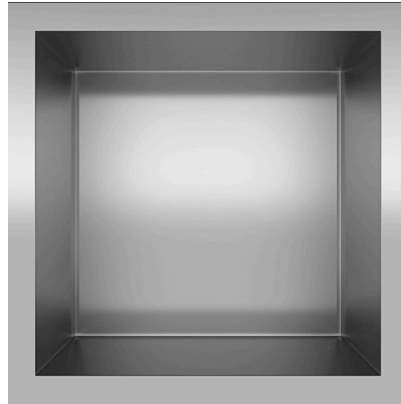

neelnox

LET
THERE
BE **DESIGN.**

FEATURES

- Premium 304 Grade Stainless Steel
- Flushmount Profile
- Equipped with SoundDefy™ noise concealing technology
- Sloped bottom ensures proper drainage of water
- Y I B O N D adhesive included to tile the back of the shelf as per client's preference
- Optional Top Mount Installation as per client's preference
- Fillers provided to Flushmount with tiles of thicknesses 4mm, 6mm, 8mm, 10mm & 12mm
- No installation hardware required

Y-5P

Y-SHELF

SERIES ORIGIN

Model	Product		Finishes Available
Y-5	Y SHELF		Multiple finishes available. 17 Luxurious finishes to choose from.
FINISHES	Polished (-P)	Brushed Bronze (-BBRZ)	Light Beige (-LTBGE)
	Brushed (-B)	Antique Brass (-ABRS)	Grey (-GRAY)
	Brushed Gold (-BGLD)	Antique Copper (-ACOP)	Beige (-BEIGE)
	Matte Black (-BLK)	Matte White (-WHT)	Polished Gold (-PGLD)
	Oil Rubbed Bronze (-ORB)	Brushed Black (-BRBLK)	Polished Rose Gold (-PRGD)
	Brushed Brass (-BBRS)	Brushed Rose Gold (-BRGD)	

Model	Profile	Size (Inner)	Size (Outer)	Rim	Depth	Bottom Slope
Y-5	Flushmount	4 ^{3/4} x 4 ^{3/4} inches 122 x 122 mm	6 x 6 inches 152 x 152 mm	5/8 inches 15 mm	3 ^{3/4} inches 97 mm	3/16 inches 5 mm

Product as shown in polished finish