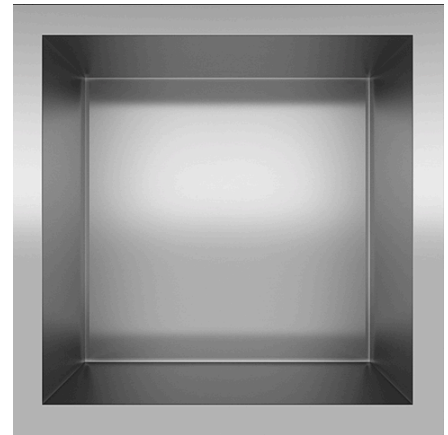

neelnox

LET
THERE
BE **DESIGN.**

FEATURES

- Premium 304 Grade Stainless Steel
- Flushmount Profile
- Equipped with SoundDefy™ noise concealing technology
- Sloped bottom ensures proper drainage of water
- Y I B O N D adhesive included to tile the back of the shelf as per client's preference
- Optional Top Mount Installation as per client's preference
- Fillers provided to Flushmount with tiles of thicknesses 4mm, 6mm, 8mm, 10mm & 12mm
- No installation hardware required

Y-5P

Y-SHELF

SERIES ORIGIN

Model	Product		Finishes Available
Y-5	Y SHELF		Multiple finishes available. 17 Luxurious finishes to choose from.
FINISHES	Polished (-P)	Brushed Bronze (-BBRZ)	Light Beige (-LTBGE)
	Brushed (-B)	Antique Brass (-ABRS)	Grey (-GRAY)
	Brushed Gold (-BGLD)	Antique Copper (-ACOP)	Beige (-BEIGE)
	Matte Black (-BLK)	Matte White (-WHT)	Polished Gold (-PGLD)
	Oil Rubbed Bronze (-ORB)	Brushed Black (-BRBLK)	Polished Rose Gold (-PRGD)
	Brushed Brass (-BBRS)	Brushed Rose Gold (-BRGD)	

Model	Profile	Size (Inner)	Size (Outer)	Rim	Depth	Bottom Slope
Y-5	Flushmount	4 ^{3/4} x 4 ^{3/4} inches 122 x 122 mm	6 x 6 inches 152 x 152 mm	5/8 inches 15 mm	3 ^{3/4} inches 97 mm	3/16 inches 5 mm

Product as shown in polished finish